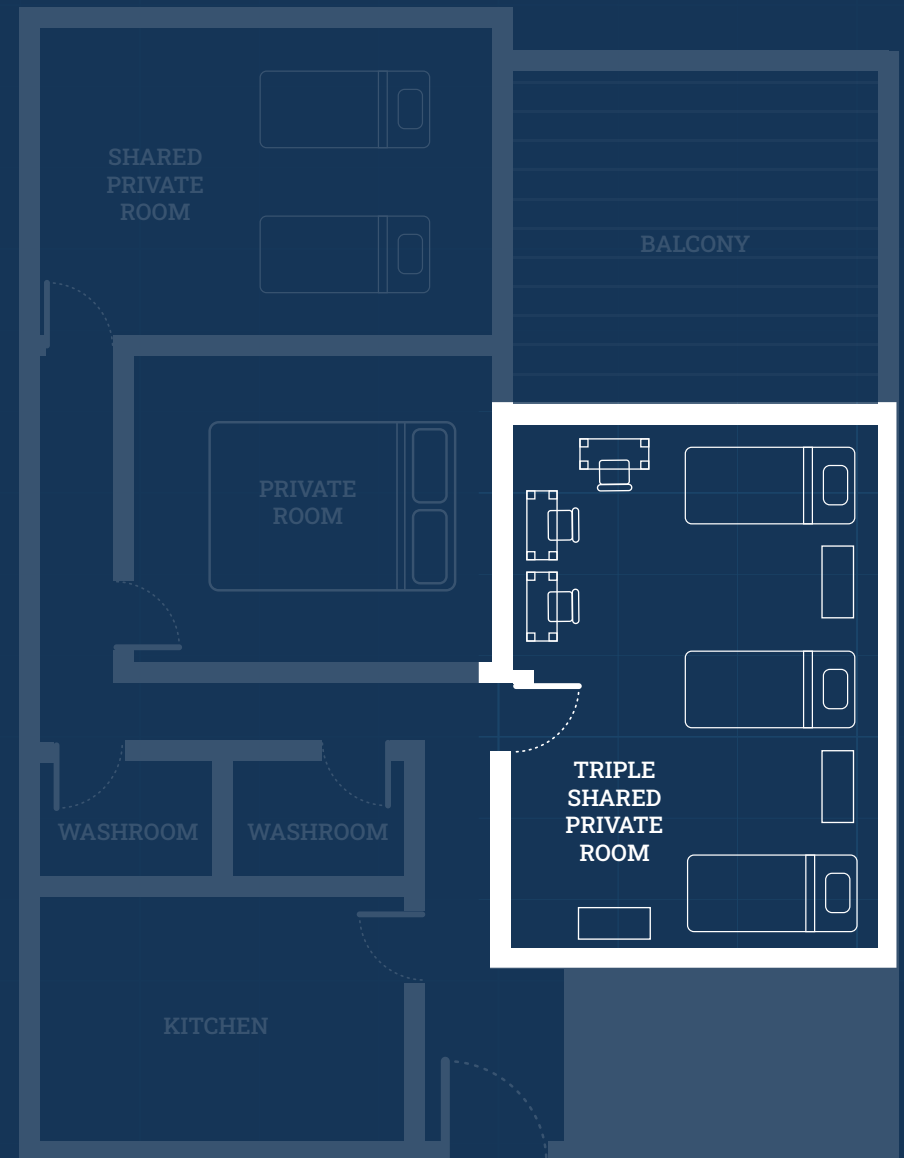

Triple Shared Private Room

The living space in a two-bedroom apartment is shared with a triple roommate, with doors between the rooms. This provides more social opportunities. The triple shared private room is located inside a two-bedroom apartment. The accommodation includes a single bed, a shared bathroom, a balcony, and a kitchen. It can accommodate up to 6 students.

Accommodation Rate

AED 100 per day

Monthly Rate: AED 1900

One-time payment for 4 to 9 months – Additional 5 % Discount

One-time payment for 10 to 12 months – Additional 10 % Discount

Security Deposit: **AED 1000** for less than 6 months & **AED 2000** for more than 6 months booking

Exceptional living spaces

24/7 reception and security service

Meeting room

High-speed internet

Coffee/snack vending machine

Well-equipped gym

Mini cinema hall

Game room

Free Bus Shuttle

Laundry rooms