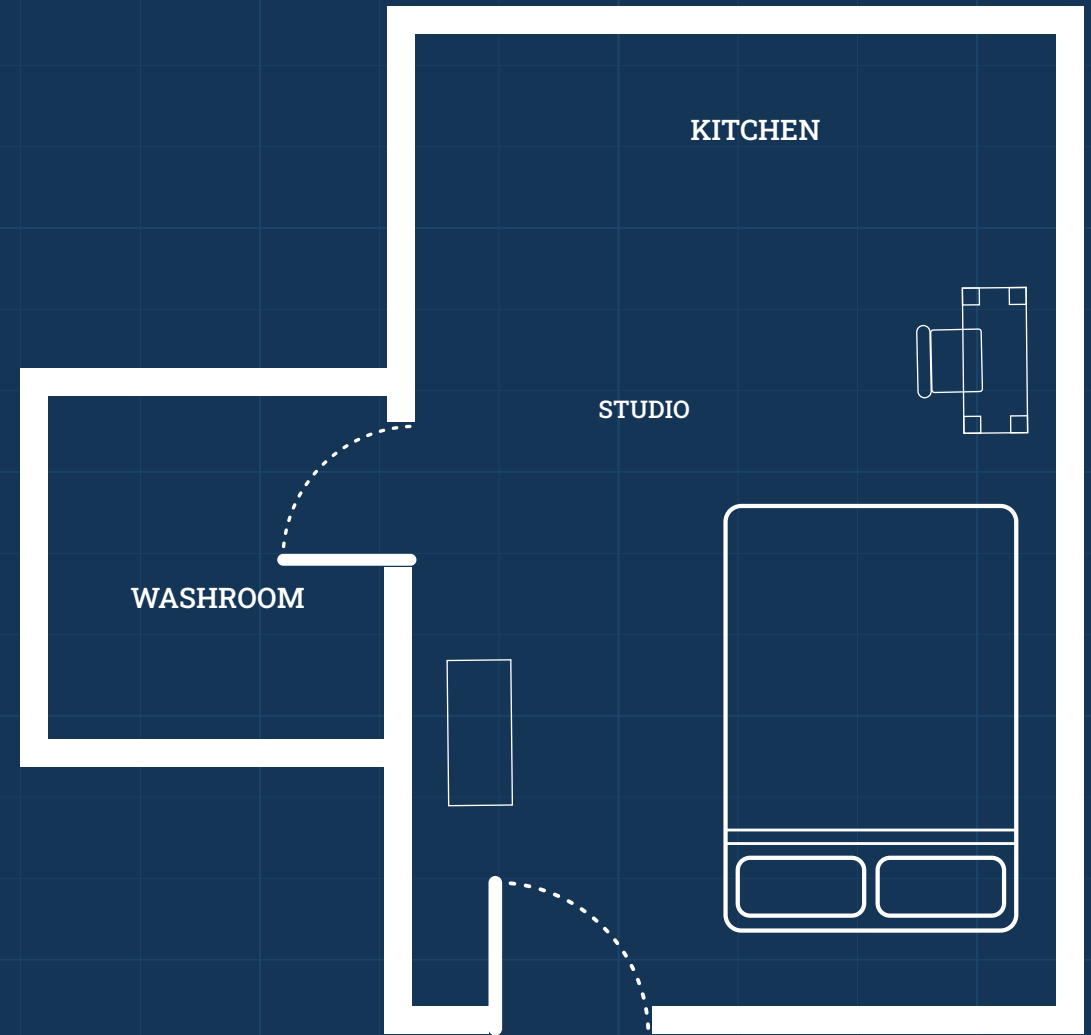

Studio

A Studio apartment offers more privacy and space with a separate washroom & kitchen. If you are looking for a convenient, affordable, and private place to stay, then a studio accommodation is a great option for you

Accommodation Rate

AED 200 per day

Monthly Rate: AED 5300

One-time payment for 4 to 9 months – Additional 5 % Discount

One-time payment for 10 to 12 months – Additional 10 % Discount

Security Deposit: **AED 1000** for less than 6 months & **AED 2000** for more than 6 months booking

Exceptional living spaces

24/7 reception and security service

Meeting room

High-speed internet

Coffee/snack vending machine

Well-equipped gym

Mini cinema hall

Game room

Free Bus Shuttle

Laundry rooms