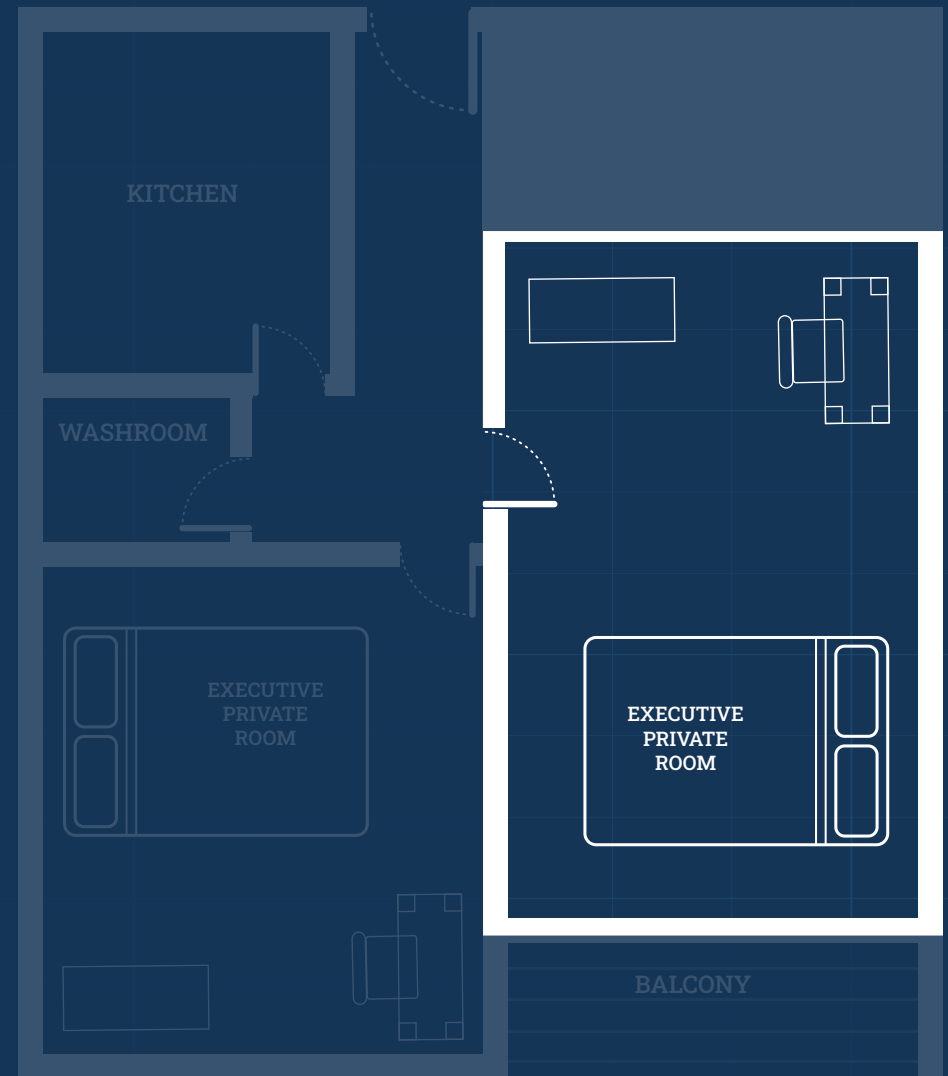

Executive Private Room

A Executive Private Room inside a one bedroom apartment is a great option for those who want their private space. It includes a double bed. The private room is located inside a one bedroom apartment. Total occupancy will be 2 students in the same apartment. It has a shared bathroom, balcony, and a kitchen.

Accommodation Rate

AED 190 per day

Monthly Rate: AED 5000

One-time payment for 4 to 9 months – Additional 5 % Discount

One-time payment for 10 to 12 months – Additional 10 % Discount

Security Deposit: **AED 1000** for less than 6 months & **AED 2000** for more than 6 months booking

Exceptional living spaces

24/7 reception and security service

Meeting room

High-speed internet

Coffee/snack vending machine

Well-equipped gym

Mini cinema hall

Game room

Free Bus Shuttle

Laundry rooms