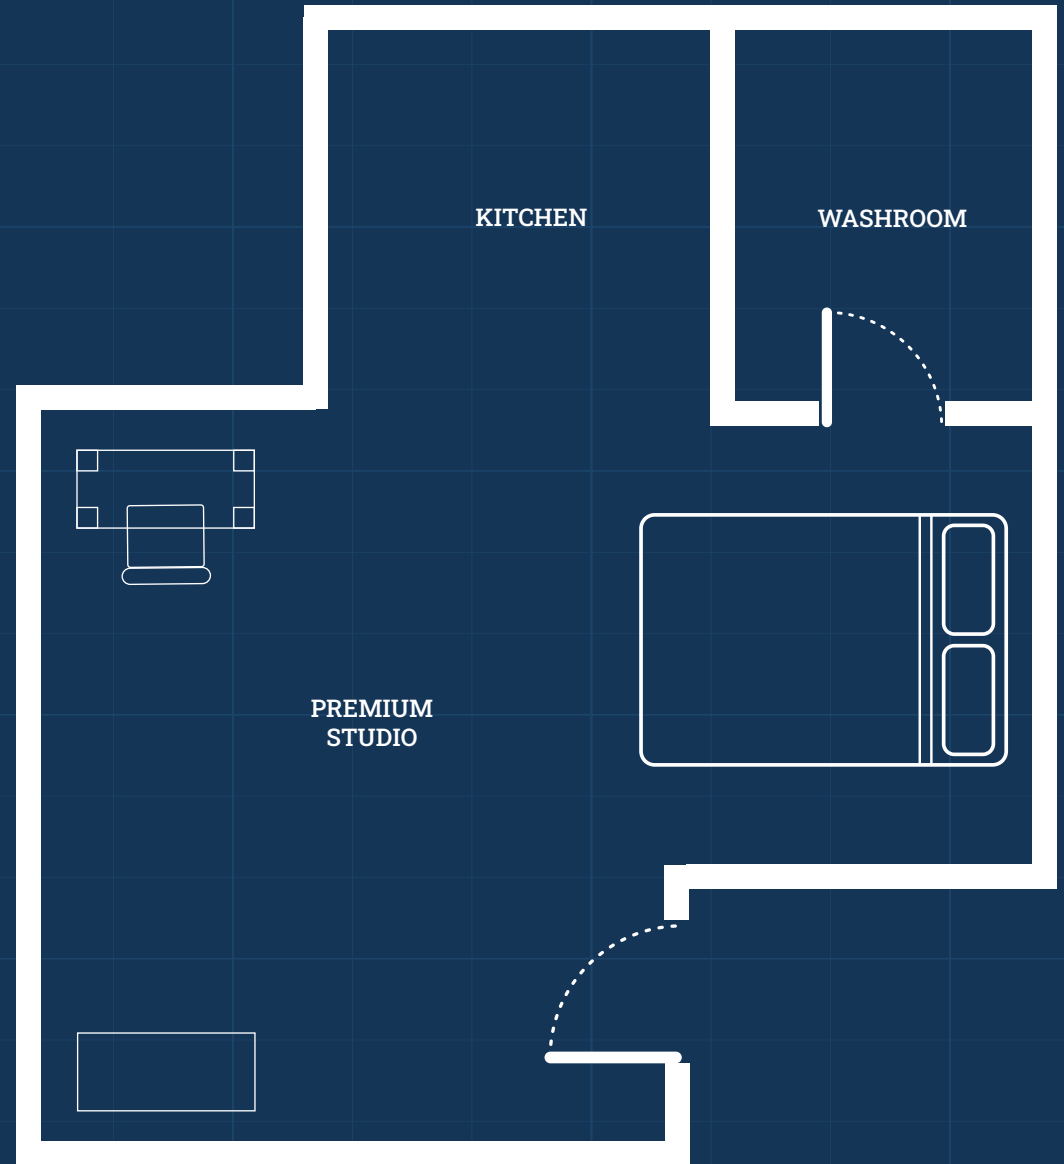

Premium Studio

A Premium Studio offers a more spacious and comfortable experience than a standard studio. It offers more privacy and larger floor plans, including a private washroom & kitchen. If you are looking for more comfortable and spacious accommodation, then a Premium Studio is a great option for you.

Accommodation Rate

AED 225 per day

Monthly Rate: 5500

One-time payment for 4 to 9 months – Additional 5 % Discount

One-time payment for 10 to 12 months – Additional 10 % Discount

Security Deposit: **AED 1000** for less than 6 months & **AED 2000** for more than 6 months booking

Exceptional living spaces

24/7 reception and security service

Meeting room

High-speed internet

Coffee/snack vending machine

Well-equipped gym

Mini cinema hall

Game room

Free Bus Shuttle

Laundry rooms