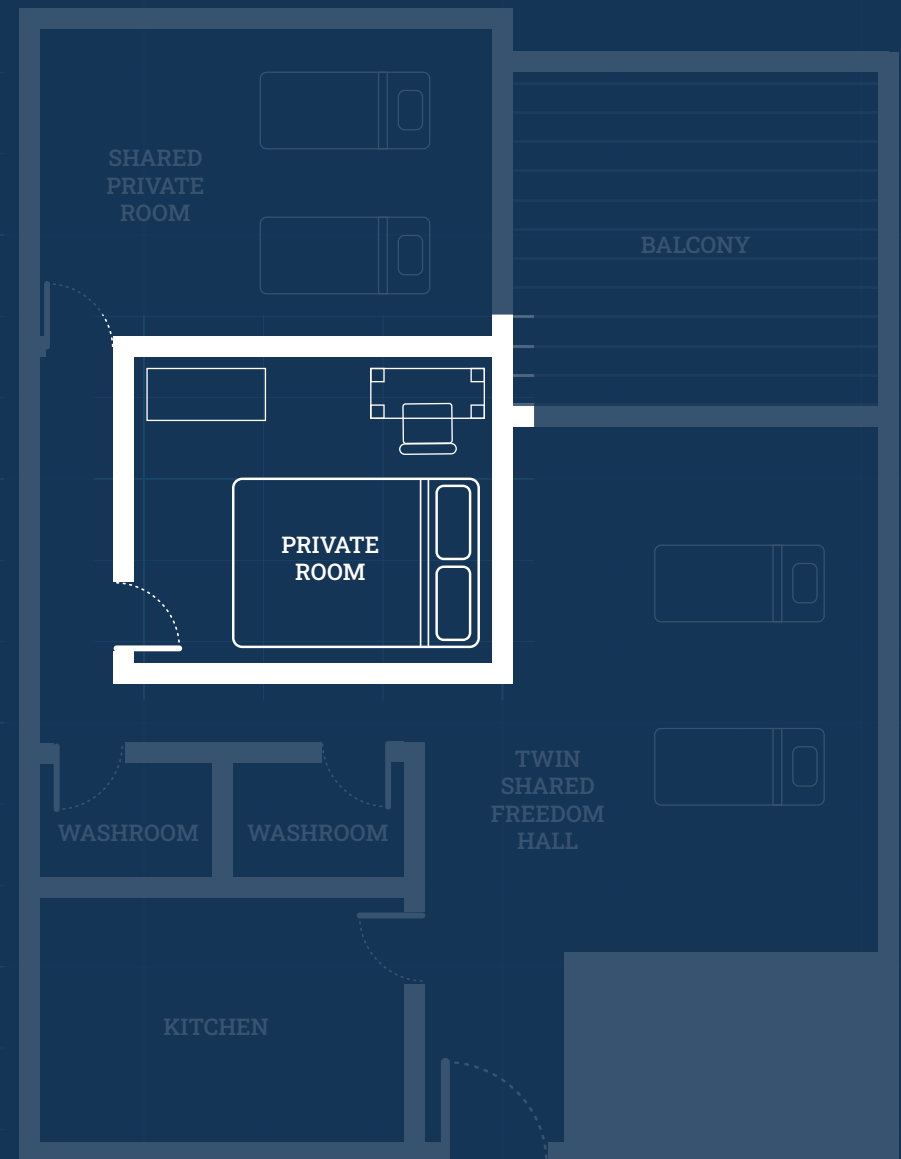

Private Room

A private room inside a two-bedroom apartment is an excellent option for those who want space. It includes a Single/Queen-size bed. The private room is located inside a 2-bedroom apartment. Total occupancy will be five students in the same apartment. It has a shared bathroom, guest WC, large terrace, and kitchen.

Accommodation Rate

AED 150 per day

Monthly Rate: AED 2800

One-time payment for 4 to 9 months – Additional 5 % Discount

One-time payment for 10 to 12 months – Additional 10 % Discount

Security Deposit: **AED 1000** for less than 6 months & **AED 2000** for more than 6 months booking

Exceptional living spaces

24/7 reception and security service

Meeting room

High-speed internet

Coffee/snack vending machine

Well-equipped gym

Mini cinema hall

Game room

Free Bus Shuttle

Laundry rooms